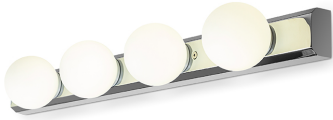

PROJECT : _____
 SALE : _____

Lampitude

Product

Dimension

Specification

SERIES	: MEO
ITEM CODE	: MEO-4-W550-4000K
DESCRIPTION	: WALL LAMP
SIZE	: W70 X L550 X D95 (MM)
INSTALLATION	: SURFACE MOUNTED WALL
DRILL SIZE	: -
WEIGHT	: 1 KG
MATERIAL	: STAINLESS STEEL 304 , GLASS
COLOR	: WHITE , CHROME
REFLECTOR	: -
DIFFUSER	: OPAL GLASS
IP RATING	: 44
LIGHT SOURCES	: LED
WATTS	: 4 X 3W
INPUT VOLTAGE	: AC 100-277V
OUTPUT VOLTAGE	: -
CCT	: 4000K
CRI	: -
BEAM ANGLE	: DIFFUSED BEAM
LUMEN POWER	: 558LM
AMBIENT TEMP	: -20°C TO +40°C
LIFETIME	: 35,000 Hrs
CONTROL GEAR	: NON-DIM LED DRIVER INCLUDED
ACCESSORIES	: -
REMARKS	: NON-DIM