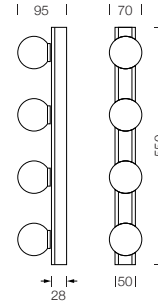

PROJECT : _____
 SALE : _____

Lampitude

Product

Dimension

Specification

SERIES	: MEO
ITEM CODE	: MEO-4-W550-4000K
DESCRIPTION	: WALL LAMP
SIZE	: W70 X L550 X D95 (MM)
INSTALLATION	: SURFACE MOUNTED WALL
DRILL SIZE	: -
WEIGHT	: 1 KG
MATERIAL	: STAINLESS STEEL 304 , GLASS
COLOR	: WHITE , CHROME
REFLECTOR	: -
DIFFUSER	: OPAL GLASS
IP RATING	: 44
LIGHT SOURCES	: LED
WATTS	: 4 X 3W
INPUT VOLTAGE	: AC 100-277V
OUTPUT VOLTAGE	: -
CCT	: 4000K
CRI	: -
BEAM ANGLE	: DIFFUSED BEAM
LUMEN POWER	: 558LM
AMBIENT TEMP	: -20°C TO +40°C
LIFETIME	: 35,000 Hrs
CONTROL GEAR	: NON-DIM LED DRIVER INCLUDED
ACCESSORIES	: -
REMARKS	: NON-DIM