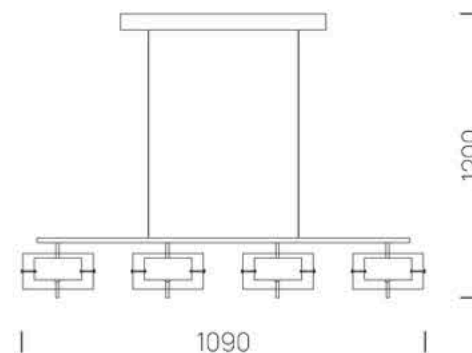

PROJECT : _____
SALE : _____

Lampitude

Product

Dimension

Specification

SERIES : MEDSA
ITEM CODE : MEDSA-P4-BK
DESCRIPTION : PENDANT LAMP
SIZE : L200 x W173 x H1800 (MM)

INSTALLATION : SURFACE MOUNTED
DRILL SIZE : -
WEIGHT : 6.8 KG
MATERIAL : METAL , GLASS
COLOR : BLACK , CHROME
REFLECTOR : -
DIFFUSER : -
IP RATING : -

LIGHT SOURCES : LED
SOCKET : -
WATTS : 40 W
VOLT : -
CCT : 3000K
CRI : -
BEAM ANGLE : -
LUMEN POWER : -
LIFETIME : -

CONTROL GEAR : LED DRIVER INCLUDED
ACCESSORIES : -
REMARKS : -

Head office 299/1 (Ekamai) Klongton-Nua, Wattana, Bangkok Thailand 10110