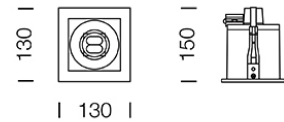

PROJECT : _____

SALE : _____

Lampitude®
TURN ON YOUR ATTITUDE

Product

Dimension

Specification

ITEM CODE	:	ME-BOX-1-ADJ-WW-NR
SERIES	:	ME-BOX
BRAND	:	LAMPTITUDE
LAMP TYPE	:	COMPACT FLUORESCENT OR LED
LAMP BASE	:	1*E27 MAX 15W
DESCRIPTION	:	DOWNLIGHT
INSTALLATION	:	RECESSED DOWNLIGHT
MATERIAL	:	POWDER COATED STEEL
COLOR	:	WHITE
CONTROL GEAR	:	N/A
REFLECTOR	:	N/A