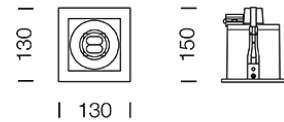

PROJECT : _____

SALE : _____

Lampitude®
TURN ON YOUR ATTITUDE

Product

Dimension

Specification

ITEM CODE	:	ME-BOX-1-ADJ-NR
SERIES	:	ME-BOX
BRAND	:	LAMPTITUDE
LAMP TYPE	:	COMPACT FLUORESCENT OR LED
LAMP BASE	:	1*E27 MAX 15W
DESCRIPTION	:	DOWNLIGHT
INSTALLATION	:	RECESSED DOWNLIGHT
MATERIAL	:	POWDER COATED STEEL
COLOR	:	GRAY
CONTROL GEAR	:	N/A
REFLECTOR	:	N/A