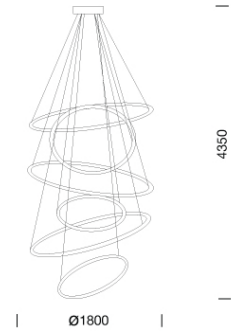

PRODUCT : \_\_\_\_\_  
SALE : \_\_\_\_\_

Product

Dimension

Specification

SERIES	: MD60168
ITEM CODE	: MD60168-6
DESCRIPTION	: SUSPENDED LAMP
SIZE	: Ø1800 X H4350 (MM)
INSTALLATION	: SURFACE MOUNTED
DRILL SIZE	: -
WEIGHT	: -
MATERIAL	: ALUMINUM , ACRYLIC
COLOR	: ANTIQUE BRASS
REFLECTOR	: N/A
DIFFUSER	: N/A
IP RATING	: 20
LIGHT SOURCES	: LED BUILT-IN
SOCKET	: -
WATTS	: 200W
VOLT	: -
CCT	: 3000K
CRI	: -
BEAM ANGLE	: -
LUMEN POWER	: -
LIFETIME	: -
CONTROL GEAR	: LED DRIVER
ACCESSORIES	: -
REMARKS	: -