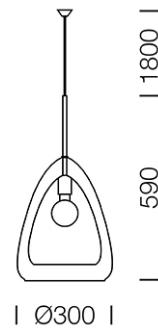

## Dimension

## Specification

ITEM CODE	:	MD21567-1-300-CH
SERIES	:	MD21567
BRAND	:	LAMPTITUDE
LAMP TYPE	:	INCANDESCENT OR LED
LAMP BASE	:	1*E27 MAX 60W
DESCRIPTION	:	PENDANT LAMP
INSTALLATION	:	SURFACE MOUNTED BASE
MATERIAL	:	METAL, GLASS
COLOR	:	GRADIENT CHROME
CONTROL GEAR	:	N/A
REFLECTOR	:	N/A