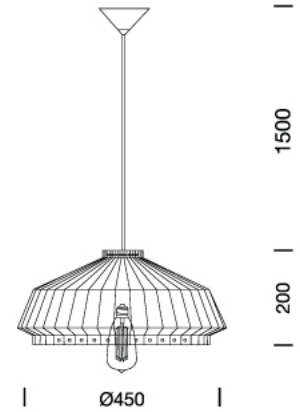

PROJECT : _____

SALE : _____

Lampitude®
TURN ON YOUR ATTITUDE

Product

Dimension

Specification

ITEM CODE	:	MD21478-1-450
SERIES	:	MD21478
BRAND	:	LAMPTITUDE
LAMP TYPE	:	LED AND INCANDESCENT
LAMP BASE	:	1*E27 MAX 60W (BULB NOT INCLUDED)
DESCRIPTION	:	PENDANTLAMP
INSTALLATION	:	SURFACE MOUNTED BASE
MATERIAL	:	ALUMINUM
COLOR	:	MATT BLACK
CONTROL GEAR	:	N/A
REFLECTOR	:	N/A