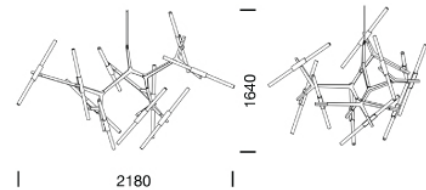

PROJECT : _____

SALE : _____

Lampitude®
TURN ON YOUR ATTITUDE

Product

Dimension

Specification

ITEM CODE	:	MD21362-20
SERIES	:	MD21362
BRAND	:	LAMPTITUDE
LAMP TYPE	:	INCANDESCENT OR LED
LAMP BASE	:	20* G9 MAX 25W
DESCRIPTION	:	HANGING LAMP
INSTALLATION	:	SURFACE MOUNTED BASE
MATERIAL	:	METAL, GLASS
NET WEIGHT	:	N/A
COLOR	:	MATT BRUSHED BRONZE
CONTROL GEAR	:	N/A
REFLECTOR	:	N/A