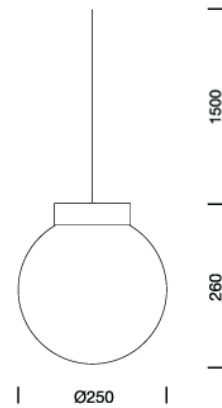

PROJECT : _____

SALE : _____

Lampitude®
TURN ON YOUR ATTITUDE

Product

Dimension

Specification

ITEM CODE	:	MD10972-1-250T
SERIES	:	MD10972
BRAND	:	LAMPTITUDE
LAMP TYPE	:	LED OR INCANDESCENT
LAMP BASE	:	1*E27 Max 40W (BULB NOT INCLUDED)
DESCRIPTION	:	PENDANT LAMP
INSTALLATION	:	SURFACE MOUNTED BASE
MATERIAL	:	COPPER, HANDMADE GLASS
COLOR	:	BRASS,WHITE
CONTROL GEAR	:	N/A
REFLECTOR	:	N/A