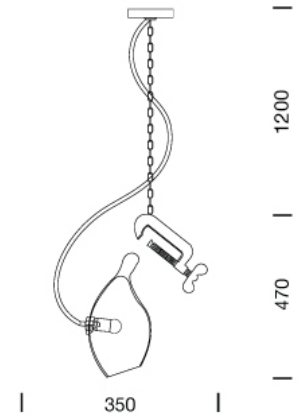

PROJECT : _____

SALE : _____

Lampitude®
TURN ON YOUR ATTITUDE

Product

Dimension

Specification

ITEM CODE	:	MD10961-1L
SERIES	:	MD10961
BRAND	:	LAMPTITUDE
LAMP TYPE	:	LED OR INCANDESCENT
LAMP BASE	:	1*E27 Max 40W (BULB NOT INCLUDED)
DESCRIPTION	:	PENDANT LAMP
INSTALLATION	:	SURFACE MOUNTED BASE
MATERIAL	:	COPPER, CRYSTAL GLASS
COLOR	:	ANTIQUE BRASS
CONTROL GEAR	:	N/A
REFLECTOR	:	N/A