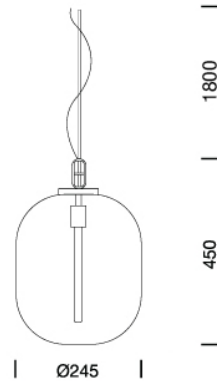

PROJECT : _____

SALE : _____

Lampitude®
TURN ON YOUR ATTITUDE

Product

Dimension

Specification

ITEM CODE	:	MD10860-1-245
SERIES	:	MD10860
BRAND	:	LAMPTITUDE
LAMP TYPE	:	LED OR INCANDESCENT
LAMP BASE	:	1*E27 Max 60W (BULB NOT INCLUDED)
DESCRIPTION	:	PENDANT LAMP
INSTALLATION	:	SURFACE MOUNTED BASE
MATERIAL	:	METAL, GLASS
COLOR	:	AMBER
CONTROL GEAR	:	N/A
REFLECTOR	:	N/A