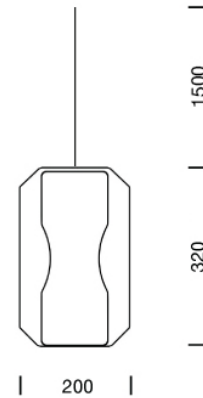

PROJECT : _____

SALE : _____

Lampitude®
TURN ON YOUR ATTITUDE

Product

Dimension

Specification

ITEM CODE	:	MD10811-1-200
SERIES	:	MD10811
BRAND	:	LAMPTITUDE
LAMP TYPE	:	INCANDESCENT OR LED
LAMP BASE	:	1* E27 MAX 40W
DESCRIPTION	:	PANDANT LAMP
INSTALLATION	:	SURFACE MOUNTED BASE
MATERIAL	:	GLASS, MARBLE
NET WEIGHT	:	N/A
COLOR	:	MATT BLACK, MARBLE
CONTROL GEAR	:	N/A
REFLECTOR	:	N/A