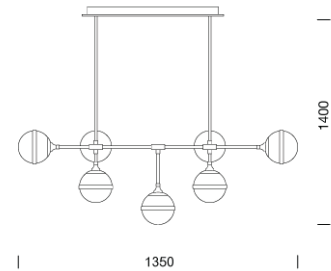

PROJECT : _____

SALE : _____

Lampitude®
TURN ON YOUR ATTITUDE

Product

Dimension

Specification

ITEM CODE	:	MD10561-9-1370
SERIES	:	MD10561
BRAND	:	LAMPTITUDE
LAMP TYPE	:	INCANDESCENT OR LED
LAMP BASE	:	9*E27 MAX 40W
DESCRIPTION	:	HANGING LAMP
INSTALLATION	:	SURFACE MOUNTED BASE
MATERIAL	:	METAL, GLASS
NET WEIGHT	:	8.4 kg
COLOR	:	PEARL GOLD
CONTROL GEAR	:	N/A
REFLECTOR	:	N/A