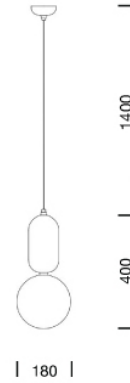

PROJECT : _____

SALE : _____

Lamptitude®
TURN ON YOUR ATTITUDE

Product

Dimension

Specification

ITEM CODE	:	MD10560-1-180
SERIES	:	MD10560
BRAND	:	LAMPTITUDE
LAMP TYPE	:	INCANDESCENT OR LED
LAMP BASE	:	1* G9 MAX 25W
DESCRIPTION	:	PANDANT LAMP
INSTALLATION	:	SURFACE MOUNTED BASE
MATERIAL	:	METAL, GLASS
NET WEIGHT	:	N/A
COLOR	:	GOLD
CONTROL GEAR	:	N/A
REFLECTOR	:	N/A