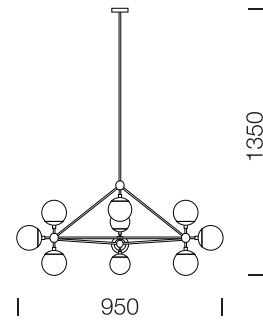

PROJECT : _____

SALE : _____

Lampitude®
TURN ON YOUR ATTITUDE

Product

Dimension

Specification

ITEM CODE : MD10230G-10/BLJ+GY
SERIES : MD10230G
BRAND : LAMPTITUDE
LAMP TYPE : LED OR INCANDESCENT
LAMP BASE : 10*E27 Max 40W (BULB NOT INCLUDED)
DESCRIPTION : HANGING LAMP
INSTALLATION : SURFACE MOUNTED BASE
MATERIAL : COPPER, GLASS
COLOR : MATT BRUSHED BRONZE,AMBER
CONTROL GEAR : N/A
REFLECTOR : N/A