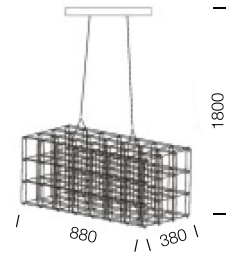

PROJECT : _____

SALE : _____

Lamptitude[®]
TURN ON YOUR ATTITUDE

Product

Dimension

Specification

ITEM CODE	:	MD10169-7*3*3
SERIES	:	MD10169
BRAND	:	LAMPTITUDE
LAMP TYPE	:	LED BUILT-IN
LAMP BASE	:	128*E10 Max 0.3W (BULB DRIVER INCLUDED)
DESCRIPTION	:	HANGING LAMP
INSTALLATION	:	SURFACE MOUNTED BASE
MATERIAL	:	METAL, GLASS
COLOR	:	BRASS
CONTROL GEAR	:	N/A
REFLECTOR	:	N/A