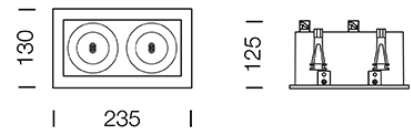

PROJECT : _____

SALE : _____

Lamptitude[®]
TURN ON YOUR ATTITUDE

Product

Dimension

Specification

ITEM CODE	:	MC-BOX-2-WW+GU10
SERIES	:	MC-BOX
BRAND	:	LAMPTITUDE
LAMP TYPE	:	HALOGEN OR LED
LAMP BASE	:	2*GU10 MAX 50W
DESCRIPTION	:	ADJUSTABLE DOWNLIGHT
INSTALLATION	:	RECESSED DOWNLIGHT
MATERIAL	:	DIE-CAST ALUMINIUM,STEEL BOX
COLOR	:	WHITE
CONTROL GEAR	:	N/A
REFLECTOR	:	N/A