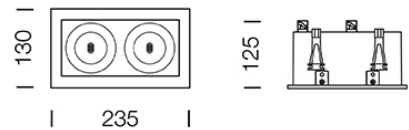

PROJECT : _____

SALE : _____

Lamptitude®
TURN ON YOUR ATTITUDE

Product

Dimension

Specification

ITEM CODE	:	MC-BOX-2-BK+GU10
SERIES	:	MC-BOX
BRAND	:	LAMPTITUDE
LAMP TYPE	:	HALOGEN OR LED
LAMP BASE	:	2*GU10 MAX 50W
DESCRIPTION	:	ADJUSTABLE DOWNLIGHT
INSTALLATION	:	RECESSED DOWNLIGHT
MATERIAL	:	DIE-CAST ALUMINIUM, STEEL BOX
COLOR	:	BLACK
CONTROL GEAR	:	N/A
REFLECTOR	:	N/A