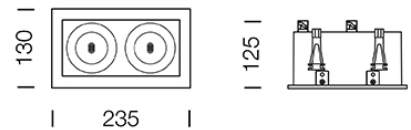

PROJECT : _____

SALE : _____

Lampitude[®]
TURN ON YOUR ATTITUDE

Product

Dimension

Specification

ITEM CODE	:	MC-BOX-2-BK
SERIES	:	MC-BOX
BRAND	:	LAMPTITUDE
LAMP TYPE	:	HALOGEN OR LED
LAMP BASE	:	2*MR16 MAX 50W
DESCRIPTION	:	ADJUSTABLE DOWNLIGHT
INSTALLATION	:	RECESSED DOWNLIGHT
MATERIAL	:	DIE-CAST ALUMINIUM,STEEL BOX
COLOR	:	BLACK
CONTROL GEAR	:	REMOTE TRANSFORMER
REFLECTOR	:	N/A