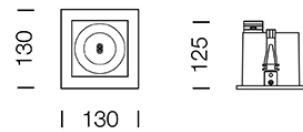

PROJECT : _____

SALE : _____

Lampitude®
TURN ON YOUR ATTITUDE

Product

Dimension

Specification

ITEM CODE	:	MC-BOX-1-WW+GU10
SERIES	:	MC-BOX
BRAND	:	LAMPTITUDE
LAMP TYPE	:	HALOGEN OR LED
LAMP BASE	:	1*GU10 MAX 50W
DESCRIPTION	:	ADJUSTABLE DOWNLIGHT
INSTALLATION	:	RECESSED DOWNLIGHT
MATERIAL	:	DIE-CAST ALUMINIUM, STEEL BOX
COLOR	:	WHITE
CONTROL GEAR	:	N/A
REFLECTOR	:	N/A