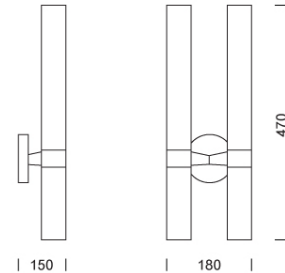

## Dimension

## Specification

SERIES	: MB80556
ITEM CODE	: MB80556-4-465
DESCRIPTION	: WALL LAMP
SIZE	: L180 X D150 X H470 (MM)
INSTALLATION	: SURFACE MOUNTED
DRILL SIZE	: -
WEIGHT	: -
MATERIAL	: METAL , MARBLE
COLOR	: BLACK , MARBLE
REFLECTOR	: -
DIFFUSER	: -
IP RATING	: 20
LIGHT SOURCES	: LED
SOCKET	: G9 x 4
WATTS	: -
INPUT VOLTAGE	: -
OUTPUT VOLTAGE	: -
CCT	: -
CRI	: -
BEAM ANGLE	: -
LUMEN POWER	: -
LIFETIME	: -
CONTROL GEAR	: -
ACCESSORIES	: -
REMARKS	: BULB NOT INCLUDED