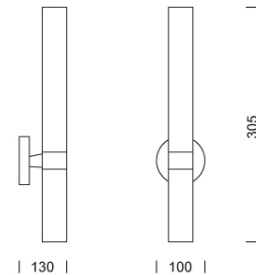

# Lampitude

Product

Dimension

## Specification

SERIES	:	MB80556
ITEM CODE	:	MB80556-2-305
DESCRIPTION	:	WALL LAMP
SIZE	:	L100 X D130 X H305 (MM)
INSTALLATION	:	SURFACE MOUNTED
DRILL SIZE	:	-
WEIGHT	:	-
MATERIAL	:	METAL , MARBLE
COLOR	:	BLACK , MARBLE
REFLECTOR	:	-
DIFFUSER	:	-
IP RATING	:	20
LIGHT SOURCES	:	LED
SOCKET	:	G9 x 2
WATTS	:	-
INPUT VOLTAGE	:	-
OUTPUT VOLTAGE	:	-
CCT	:	-
CRI	:	-
BEAM ANGLE	:	-
LUMEN POWER	:	-
LIFETIME	:	-
CONTROL GEAR	:	-
ACCESSORIES	:	-
REMARKS	:	BULB NOT INCLUDED