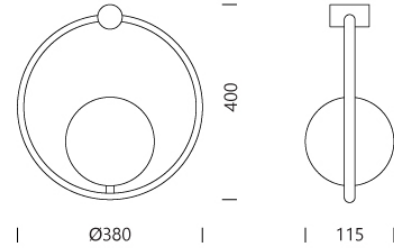

PROJECT : \_\_\_\_\_

SALE : \_\_\_\_\_

Product

Dimension

Specification

|               |                           |
|---------------|---------------------------|
| SERIES        | : MB60184                 |
| ITEM CODE     | : MB60184-1-380           |
| DESCRIPTION   | : WALL LAMP               |
| SIZE          | : Ø380 X D115 X H350 (MM) |
| INSTALLATION  | : SURFACE MOUNTED WALL    |
| DRILL SIZE    | : -                       |
| WEIGHT        | : 1.7 KG                  |
| MATERIAL      | : METAL , GLASS           |
| COLOR         | : EARL GOLD               |
| REFLECTOR     | : -                       |
| DIFFUSER      | : -                       |
| IP RATING     | : 20                      |
| LIGHT SOURCES | : LED                     |
| SOCKET        | : G9 X 1                  |
| WATTS         | : MAX 5W                  |
| VOLT          | : -                       |
| CCT           | : -                       |
| CRI           | : -                       |
| BEAM ANGLE    | : -                       |
| LUMEN POWER   | : -                       |
| LIFETIME      | : -                       |
| CONTROL GEAR  | : -                       |
| ACCESSORIES   | : -                       |
| REMARKS       | : BULB NOT INCLUDED       |