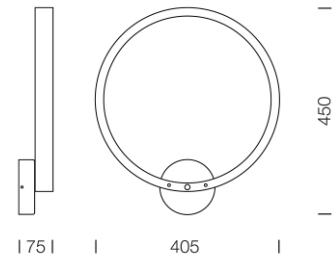

PROJECT : _____

SALE : _____

Lampitude®
TURN ON YOUR ATTITUDE

Product

Dimension

Specification

ITEM CODE	:	MB60168-1-450B
SERIES	:	MB60168
BRAND	:	LAMPTITUDE
LAMP TYPE	:	LED
LAMP BASE	:	LED 15W
DESCRIPTION	:	WALL LAMP
INSTALLATION	:	SURFACE MOUNTED WALL
MATERIAL	:	ALUMINUM, ACRYLIC
COLOR	:	AMERICAN LIGHT BRONZE
CONTROL GEAR	:	LED DRIVER INCLUDED
REFLECTOR	:	N/A