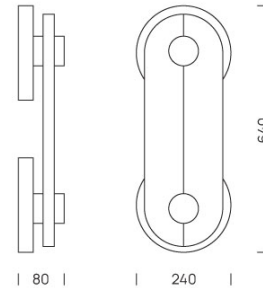

## Dimension

## Specification

SERIES	: MB21780
ITEM CODE	: MB21780-1-640
DESCRIPTION	: WALL LAMP
SIZE	: L240 X D80 X H640 (MM)
INSTALLATION	: SURFACE MOUNTED
DRILL SIZE	: -
WEIGHT	: 2 KG
MATERIAL	: STEEL , MARBLE
COLOR	: GOLD
REFLECTOR	: -
DIFFUSER	: -
IP RATING	: 20
LIGHT SOURCES	: LED
SOCKET	: -
WATTS	: 8W
INPUT VOLTAGE	: -
OUTPUT VOLTAGE	: -
CCT	: 3000K
CRI	: -
BEAM ANGLE	: -
LUMEN POWER	: -
LIFETIME	: -
CONTROL GEAR	: LED DRIVER INCLUDED
ACCESSORIES	: -
REMARKS	: -