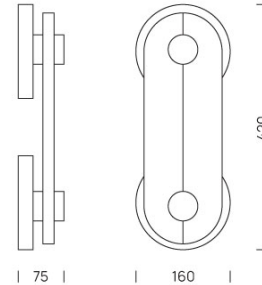

PROJECT : _____
SALE : _____

Lampitude

Product

Dimension

Specification

| | |
|----------------|--------------------------|
| SERIES | : MB21780 |
| ITEM CODE | : MB21780-1-420 |
| DESCRIPTION | : WALL LAMP |
| SIZE | : L160 X D75 X H420 (MM) |
| INSTALLATION | : SURFACE MOUNTED |
| DRILL SIZE | : - |
| WEIGHT | : 2 KG |
| MATERIAL | : STEEL , MARBLE |
| COLOR | : GOLD |
| REFLECTOR | : - |
| DIFFUSER | : - |
| IP RATING | : 20 |
| LIGHT SOURCES | : LED |
| SOCKET | : - |
| WATTS | : 5W |
| INPUT VOLTAGE | : - |
| OUTPUT VOLTAGE | : - |
| CCT | : 3000K |
| CRI | : - |
| BEAM ANGLE | : - |
| LUMEN POWER | : - |
| LIFETIME | : - |
| CONTROL GEAR | : LED DRIVER INCLUDED |
| ACCESSORIES | : - |
| REMARKS | : - |