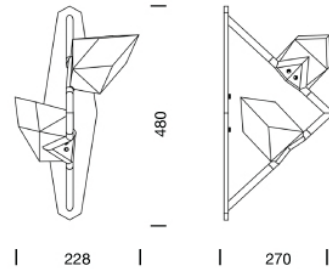

## Dimension

## Specification

ITEM CODE	:	MB10919-2-480T/BMT
SERIES	:	MB10919
BRAND	:	LAMPTITUDE
LAMP TYPE	:	INCANDESCENT OR LED
LAMP BASE	:	LED G9 2*2W
DESCRIPTION	:	HANGING LAMP
INSTALLATION	:	SURFACE MOUNTED BASE
MATERIAL	:	COPPER, MILK WHITE GASS
NET WEIGHT	:	N/A
COLOR	:	ANTIQUÉ BRSS
CONTROL GEAR	:	N/A
REFLECTOR	:	N/A