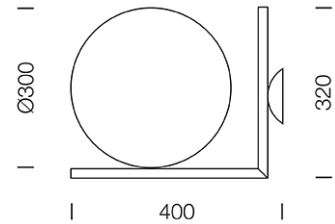

PROJECT : _____

SALE : _____

Lampitude®
TURN ON YOUR ATTITUDE

Product

Dimension

Specification

ITEM CODE : MB10563-1L-300T
SERIES : MB10563
BRAND : LAMPTITUDE
LAMP TYPE : LED
LAMP BASE : 1*G9 MAX 25W
DESCRIPTION : WALL LAMP
INSTALLATION : SURFACE MOUNTED WALL
MATERIAL : COPPER, GLASS
COLOR : BRASS
CONTROL GEAR : N/A
REFLECTOR : N/A