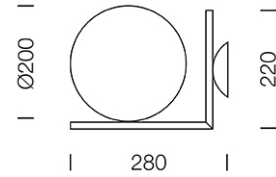

PROJECT : _____

SALE : _____

Lampitude®
TURN ON YOUR ATTITUDE

Product

Dimension

Specification

ITEM CODE : MB10563-1L-200T
SERIES : MB10563
BRAND : LAMPTITUDE
LAMP TYPE : LED
LAMP BASE : 1*G9 MAX 25W
DESCRIPTION : WALL LAMP
INSTALLATION : SURFACE MOUNTED WALL
MATERIAL : COPPER, GLASS
COLOR : BRASS
CONTROL GEAR : N/A
REFLECTOR : N/A