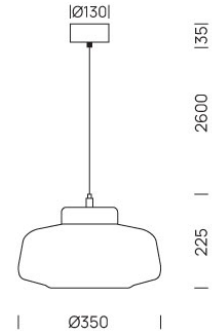

PROJECT : _____
SALE : _____

Lampitude

Product

Dimension

Specification

SERIES	: MARBLY
ITEM CODE	: MARBLY-PS-WH
DESCRIPTION	: PENDANT LAMP
SIZE	: Ø350 X H225+2600 (MM)
INSTALLATION	: SURFACE MOUNTED
DRILL SIZE	: -
WEIGHT	: 3 KG
MATERIAL	: STEEL , GLASS
COLOR	: MARBLE WHITE
REFLECTOR	: -
DIFFUSER	: -
IP RATING	: 20
LIGHT SOURCES	: LED OR INCANDESCENT
SOCKET	: E27 X 1
WATTS	: MAX 40W
INPUT VOLTAGE	: -
OUTPUT VOLTAGE	: -
CCT	: -
CRI	: -
BEAM ANGLE	: -
LUMEN POWER	: -
LIFETIME	: -
CONTROL GEAR	: -
ACCESSORIES	: -
REMARKS	: BULB NOT INCLUDED