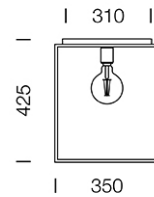

PROJECT : _____

SALE : _____

Lampitude®
TURN ON YOUR ATTITUDE

Product

Dimension

Specification

ITEM CODE	:	MABULA-CB
SERIES	:	MABULA
BRAND	:	LAMPTITUDE
LAMP TYPE	:	INCANDESCENT OR LED
LAMP BASE	:	1*E27 MAX 60W
DESCRIPTION	:	CEILING LAMP
INSTALLATION	:	SURFACE MOUNTED BASE
MATERIAL	:	POWDER COATED STEEL, MARBLE SWIRLING PAINT
COLOR	:	BLACK, WHITE MARBLE
CONTROL GEAR	:	N/A
REFLECTOR	:	N/A