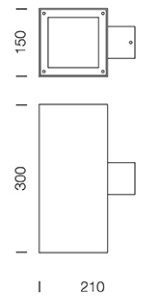

PROJECT : _____

SALE : _____

Lamptitude[®]
TURN ON YOUR ATTITUDE

Product

Dimension

Specification

ITEM CODE	:	LWALL-L-GY
SERIES	:	LWALL
BRAND	:	LAMPTITUDE
LAMP TYPE	:	HALOPAR 30 OR LED
LAMP BASE	:	2*E27 MAX 75W
DESCRIPTION	:	OUTDOOR WALL LAMP
INSTALLATION	:	SURFACE MOUNTED WALL
MATERIAL	:	POWDER COATED DIE-CAST ALUMINIUM, TEMPERED GLASS
IP RATING	:	IP65
COLOR	:	GRAY
CONTROL GEAR	:	N/A
REFLECTOR	:	N/A