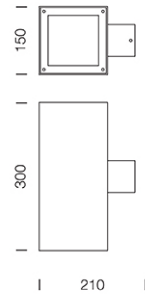

PROJECT : _____

SALE : _____

Lamptitude[®]
TURN ON YOUR ATTITUDE

Product

Dimension

Specification

| | | |
|--------------|---|--|
| ITEM CODE | : | LWALL-L-BK |
| SERIES | : | LWALL |
| BRAND | : | LAMPTITUDE |
| LAMP TYPE | : | HALOPAR 30 OR LED |
| LAMP BASE | : | 2*E27 MAX 75W |
| DESCRIPTION | : | OUTDOOR WALL LAMP |
| INSTALLATION | : | SURFACE MOUNTED WALL |
| MATERIAL | : | POWDER COATED DIE-CAST ALUMINIUM, TEMPERED GLASS |
| IP RATING | : | IP65 |
| COLOR | : | BLACK |
| CONTROL GEAR | : | N/A |
| REFLECTOR | : | N/A |