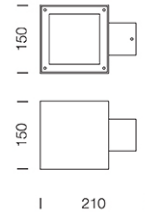

PROJECT : _____

SALE : _____

Lampitude®
TURN ON YOUR ATTITUDE

Product

Dimension

Specification

ITEM CODE	:	LWALL-K-GY
SERIES	:	LWALL
BRAND	:	LAMPTITUDE
LAMP TYPE	:	HALOPAR 30 OR LED
LAMP BASE	:	1*E27 MAX 75W
DESCRIPTION	:	OUTDOOR WALL LAMP
INSTALLATION	:	SURFACE MOUNTED WALL
MATERIAL	:	POWDER COATED DIE-CAST ALUMINIUM, TEMPERED GLASS
IP RATING	:	IP65
COLOR	:	GRAY
CONTROL GEAR	:	N/A
REFLECTOR	:	N/A