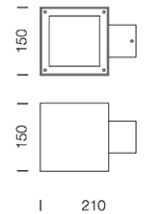

PROJECT : _____

SALE : _____

Lampitude®
TURN ON YOUR ATTITUDE

Product

Dimension

Specification

ITEM CODE	:	LWALL-K-BK
SERIES	:	LWALL
BRAND	:	LAMPTITUDE
LAMP TYPE	:	HALOPAR 30 OR LED
LAMP BASE	:	1*E27 MAX 75W
DESCRIPTION	:	OUTDOOR WALL LAMP
INSTALLATION	:	SURFACE MOUNTED WALL
MATERIAL	:	POWDER COATED DIE-CAST ALUMINIUM, TEMPERED GLASS
IP RATING	:	IP65
COLOR	:	BLACK
CONTROL GEAR	:	N/A
REFLECTOR	:	N/A