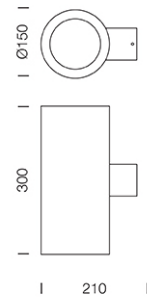

## Dimension

## Specification

ITEM CODE	:	LWALL-J-GY
SERIES	:	LWALL
BRAND	:	LAMPTITUDE
LAMP TYPE	:	HALOPAR 30 OR LED
LAMP BASE	:	2*E27 MAX 75W
DESCRIPTION	:	OUTDOOR WALL LAMP
INSTALLATION	:	SURFACE MOUNTED WALL
MATERIAL	:	POWDER COATED DIE-CAST ALUMINIUM, TEMPERED GLASS
IP RATING	:	IP65
COLOR	:	GRAY
CONTROL GEAR	:	N/A
REFLECTOR	:	N/A