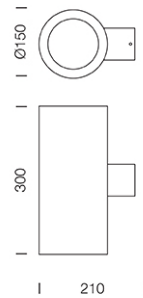

PROJECT : _____

SALE : _____

Lamptitude®
TURN ON YOUR ATTITUDE

Product

Dimension

Specification

ITEM CODE	:	LWALL-J-BK
SERIES	:	LWALL
BRAND	:	LAMPTITUDE
LAMP TYPE	:	HALOPAR 30 OR LED
LAMP BASE	:	2*E27 MAX 75W
DESCRIPTION	:	OUTDOOR WALL LAMP
INSTALLATION	:	SURFACE MOUNTED WALL
MATERIAL	:	POWDER COATED DIE-CAST ALUMINIUM, TEMPERED GLASS
IP RATING	:	IP65
COLOR	:	BLACK
CONTROL GEAR	:	N/A
REFLECTOR	:	N/A