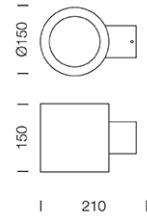

PROJECT : _____

SALE : _____

Lampitude®
TURN ON YOUR ATTITUDE

Product

Dimension

Specification

ITEM CODE	:	LWALL-I-GY
SERIES	:	LWALL
BRAND	:	LAMPTITUDE
LAMP TYPE	:	HALOPAR 30 OR LED
LAMP BASE	:	1*E27 MAX 75W
DESCRIPTION	:	OUTDOOR WALL LAMP
INSTALLATION	:	SURFACE MOUNTED WALL
MATERIAL	:	POWDER COATED DIE-CAST ALUMINIUM, TEMPERED GLASS
IP RATING	:	IP65
COLOR	:	GRAY
CONTROL GEAR	:	N/A
REFLECTOR	:	N/A