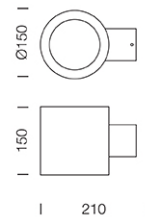

## Dimension

## Specification

ITEM CODE	:	LWALL-I-BK
SERIES	:	LWALL
BRAND	:	LAMPTITUDE
LAMP TYPE	:	HALOPAR 30 OR LED
LAMP BASE	:	1*E27 MAX 75W
DESCRIPTION	:	OUTDOOR WALL LAMP
INSTALLATION	:	SURFACE MOUNTED WALL
MATERIAL	:	POWDER COATED DIE-CAST ALUMINIUM, TEMPERED GLASS
IP RATING	:	IP65
COLOR	:	BLACK
CONTROL GEAR	:	N/A
REFLECTOR	:	N/A