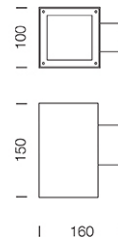

PROJECT : _____

SALE : _____

Lamptitude[®]
TURN ON YOUR ATTITUDE

Product

Dimension

Specification

ITEM CODE	:	LWALL-G-GY
SERIES	:	LWALL
BRAND	:	LAMPTITUDE
LAMP TYPE	:	HALOPAR 20 OR LED
LAMP BASE	:	1*E27 MAX 50W
DESCRIPTION	:	OUTDOOR WALL LAMP
INSTALLATION	:	SURFACE MOUNTED WALL
MATERIAL	:	POWDER COATED DIE-CAST ALUMINIUM, TEMPERED GLASS
IP RATING	:	IP65
COLOR	:	GRAY
CONTROL GEAR	:	N/A
REFLECTOR	:	N/A