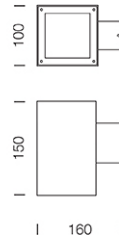

PROJECT : _____

SALE : _____

Lampitude®
TURN ON YOUR ATTITUDE

Product

Dimension

Specification

ITEM CODE	:	LWALL-G-BK
SERIES	:	LWALL
BRAND	:	LAMPTITUDE
LAMP TYPE	:	HALOPAR 20 OR LED
LAMP BASE	:	1*E27 MAX 50W
DESCRIPTION	:	OUTDOOR WALL LAMP
INSTALLATION	:	SURFACE MOUNTED WALL
MATERIAL	:	POWDER COATED DIE-CAST ALUMINIUM, TEMPERED GLASS
IP RATING	:	IP65
COLOR	:	BLACK
CONTROL GEAR	:	N/A
REFLECTOR	:	N/A