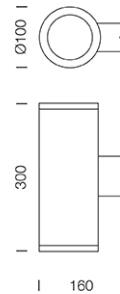

PROJECT : _____

SALE : _____

Lampitude®
TURN ON YOUR ATTITUDE

Product

Dimension

Specification

ITEM CODE	:	LWALL-F-GY
SERIES	:	LWALL
BRAND	:	LAMPTITUDE
LAMP TYPE	:	HALOPAR 20 OR LED
LAMP BASE	:	2*E27 MAX 50W
DESCRIPTION	:	OUTDOOR WALL LAMP
INSTALLATION	:	SURFACE MOUNTED WALL
MATERIAL	:	POWDER COATED DIE-CAST ALUMINIUM, TEMPERED GLASS
IP RATING	:	IP65
COLOR	:	GRAY
CONTROL GEAR	:	N/A
REFLECTOR	:	N/A