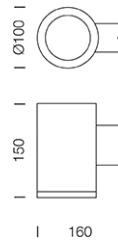

PROJECT : _____

SALE : _____

Lamptitude®
TURN ON YOUR ATTITUDE

Product

Dimension

Specification

ITEM CODE	:	LWALL-E-GY
SERIES	:	LWALL
BRAND	:	LAMPTITUDE
LAMP TYPE	:	HALOPAR 20 OR LED
LAMP BASE	:	1*E27 MAX 50W
DESCRIPTION	:	OUTDOOR WALL LAMP
INSTALLATION	:	SURFACE MOUNTED WALL
MATERIAL	:	POWDER COATED DIE-CAST ALUMINIUM, TEMPERED GLASS
IP RATING	:	IP65
COLOR	:	GRAY
CONTROL GEAR	:	N/A
REFLECTOR	:	N/A