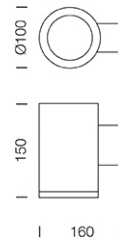

PROJECT : _____

SALE : _____

Lamptitude®
TURN ON YOUR ATTITUDE

Product

Dimension

Specification

ITEM CODE	:	LWALL-E-BK
SERIES	:	LWALL
BRAND	:	LAMPTITUDE
LAMP TYPE	:	HALOPAR 20 OR LED
LAMP BASE	:	1*E27 MAX 50W
DESCRIPTION	:	OUTDOOR WALL LAMP
INSTALLATION	:	SURFACE MOUNTED WALL
MATERIAL	:	POWDER COATED DIE-CAST ALUMINIUM, TEMPERED GLASS
IP RATING	:	IP65
COLOR	:	BLACK
CONTROL GEAR	:	N/A
REFLECTOR	:	N/A