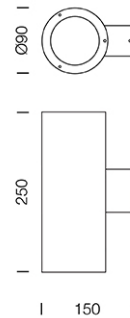

PROJECT : _____

SALE : _____

Lamptitude[®]
TURN ON YOUR ATTITUDE

Product

Dimension

Specification

ITEM CODE	:	LWALL-D-GY
SERIES	:	LWALL
BRAND	:	LAMPTITUDE
LAMP TYPE	:	HALOGEN OR LED
LAMP BASE	:	2*GU10 MAX 50W
DESCRIPTION	:	OUTDOOR WALL LAMP
INSTALLATION	:	SURFACE MOUNTED WALL
MATERIAL	:	POWDER COATED DIE-CAST ALUMINIUM, TEMPERED GLASS
IP RATING	:	IP65
COLOR	:	GRAY
CONTROL GEAR	:	N/A
REFLECTOR	:	N/A