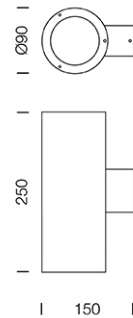

PROJECT : _____

SALE : _____

Lampitude®
TURN ON YOUR ATTITUDE

Product

Dimension

Specification

ITEM CODE	:	LWALL-D-BK
SERIES	:	LWALL
BRAND	:	LAMPTITUDE
LAMP TYPE	:	HALOGEN OR LED
LAMP BASE	:	2*GU10 MAX 50W
DESCRIPTION	:	OUTDOOR WALL LAMP
INSTALLATION	:	SURFACE MOUNTED WALL
MATERIAL	:	POWDER COATED DIE-CAST ALUMINIUM, TEMPERED GLASS
IP RATING	:	IP65
COLOR	:	BLACK
CONTROL GEAR	:	N/A
REFLECTOR	:	N/A