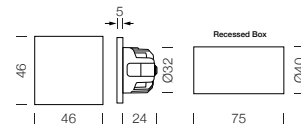

PROJECT : _____
SALE : _____

Lampitude

Dimension

Specification

SERIES	: LUTY
ITEM CODE	: LUTY-SQ-WW
DESCRIPTION	: MINI STEP LIGHT
SIZE	: W46 X H46 X D29 (MM) / RECESSED BOX Ø40 X H75 (MM)
INSTALLATION	: RECESS MOUNTED
DRILL SIZE	: Ø41 X D76 (MM)
WEIGHT	: 0.11 KG
MATERIAL	: ALUMINIUM
COLOR	: WHITE , BLACK
REFLECTOR	: -
DIFFUSER	: -
IP RATING	: 20
LIGHT SOURCES	: LED SMD
WATTS	: 3W
INPUT VOLTAGE	: AC 220-240V 50/60 Hz
OUTPUT VOLTAGE	: -
CCT	: 3000K
CRI	: 80
BEAM ANGLE	: DUFFUSED BEAM
LUMEN POWER	: 4LM
AMBIENT TEMP	: -20°C to +40°C
LIFETIME	: 30,000 Hrs
CONTROL GEAR	: NON-DIM LED DRIVER INCLUDED
ACCESSORIES	: -
REMARKS	: NON-DIM