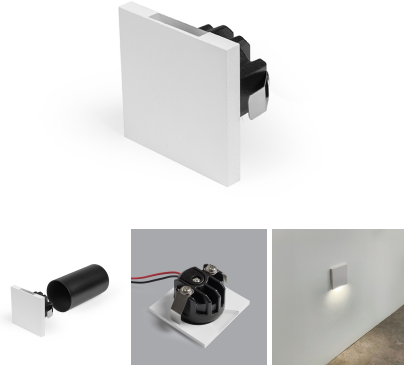

PROJECT : _____
SALE : _____

Lampitude

Dimension

Specification

SERIES	: LUTY
ITEM CODE	: LUTY-SQ-WW
DESCRIPTION	: MINI STEP LIGHT
SIZE	: W46 X H46 X D29 (MM) / RECESSED BOX Ø40 X H75 (MM)
INSTALLATION	: RECESS MOUNTED
DRILL SIZE	: Ø41 X D76 (MM)
WEIGHT	: 0.11 KG
MATERIAL	: ALUMINIUM
COLOR	: WHITE , BLACK
REFLECTOR	: -
DIFFUSER	: -
IP RATING	: 20
LIGHT SOURCES	: LED SMD
WATTS	: 3W
INPUT VOLTAGE	: AC 220-240V 50/60 Hz
OUTPUT VOLTAGE	: -
CCT	: 3000K
CRI	: 80
BEAM ANGLE	: DUFFUSED BEAM
LUMEN POWER	: 4LM
AMBIENT TEMP	: -20°C to +40°C
LIFETIME	: 30,000 Hrs
CONTROL GEAR	: NON-DIM LED DRIVER INCLUDED
ACCESSORIES	: -
REMARKS	: NON-DIM