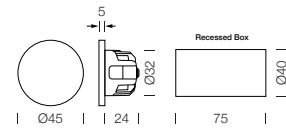

PROJECT : _____
SALE : _____

Lamptitude

Product

Dimension

Specification

SERIES	: LUTY
ITEM CODE	: LUTY-RD-WW
DESCRIPTION	: MINI STEP LIGHT
SIZE	: Ø45 X D29 (MM) / RECESSED BOX Ø40 X H75 (MM)
INSTALLATION	: RECESS MOUNTED
DRILL SIZE	: Ø41 X D76 (MM)
WEIGHT	: 0.11 KG
MATERIAL	: ALUMINIUM
COLOR	: WHITE , BLACK
REFLECTOR	: -
DIFFUSER	: -
IP RATING	: 20
LIGHT SOURCES	: LED SMD
WATTS	: 3W
INPUT VOLTAGE	: AC 220-240V 50/60 Hz
OUTPUT VOLTAGE	: -
CCT	: 3000K
CRI	: 80
BEAM ANGLE	: -
LUMEN POWER	: 4LM
AMBIENT TEMP	: -20°C to +40°C
LIFETIME	: 30,000 Hrs
CONTROL GEAR	: NON-DIM LED DRIVER INCLUDED
ACCESSORIES	: -
REMARKS	: NON-DIM