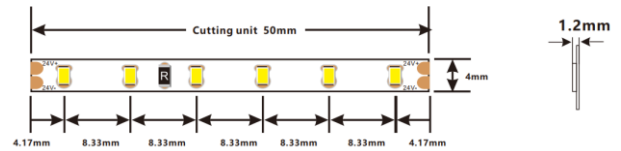

PROJECT : _____
 SALE : _____

Product **Dimension**

Specification

SERIES : LTE-RIBBON
 ITEM CODE : LTE-RIBBON-940-9.6W-CW
 DESCRIPTION : INDOOR STRIP LIGHT
 SIZE : W4 x L5000 x H1.2 mm (120 LEDs/m, cutting unit 50mm)
 WEIGHT : 0.11 kg/reel

INSTALLATION : SURFACE MOUNTED IN ALUMINIUM PROFILE
 DRILL SIZE : -
 MATERIAL : PCB
 COLOR : WHITE
 REFLECTOR : -
 DIFFUSER : -
 IP RATING : 20

LIGHT SOURCES : LED SMD
 INPUT VOLTAGE : DC 24 V
 POWER (WATTS) : 9.6W/m
 LUMENS : 975 lm/m
 BEAM ANGLE : 120°
 CCT : 4000K
 CRI : ≥90
 AMBIENT TEMP. : -20°C to +40°C
 LIFETIME : 35,000 Hrs