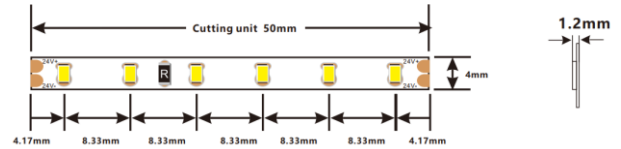

PROJECT : _____
 SALE : _____

Product **Dimension**

Specification

SERIES : LTE-RIBBON
 ITEM CODE : LTE-RIBBON-935-9.6W-WW
 DESCRIPTION : INDOOR STRIP LIGHT
 SIZE : W4 x L5000 x H1.2 mm (120 LEDs/m, cutting unit 50mm)
 WEIGHT : 0.11 kg/reel

INSTALLATION : SURFACE MOUNTED IN ALUMINIUM PROFILE
 DRILL SIZE : -
 MATERIAL : PCB
 COLOR : WHITE
 REFLECTOR : -
 DIFFUSER : -
 IP RATING : 20

LIGHT SOURCES : LED SMD
 INPUT VOLTAGE : DC 24 V
 POWER (WATTS) : 9.6W/m
 LUMENS : 917 lm/m
 BEAM ANGLE : 120°
 CCT : 3500K
 CRI : ≥90
 AMBIENT TEMP. : -20°C to +40°C
 LIFETIME : 35,000 Hrs